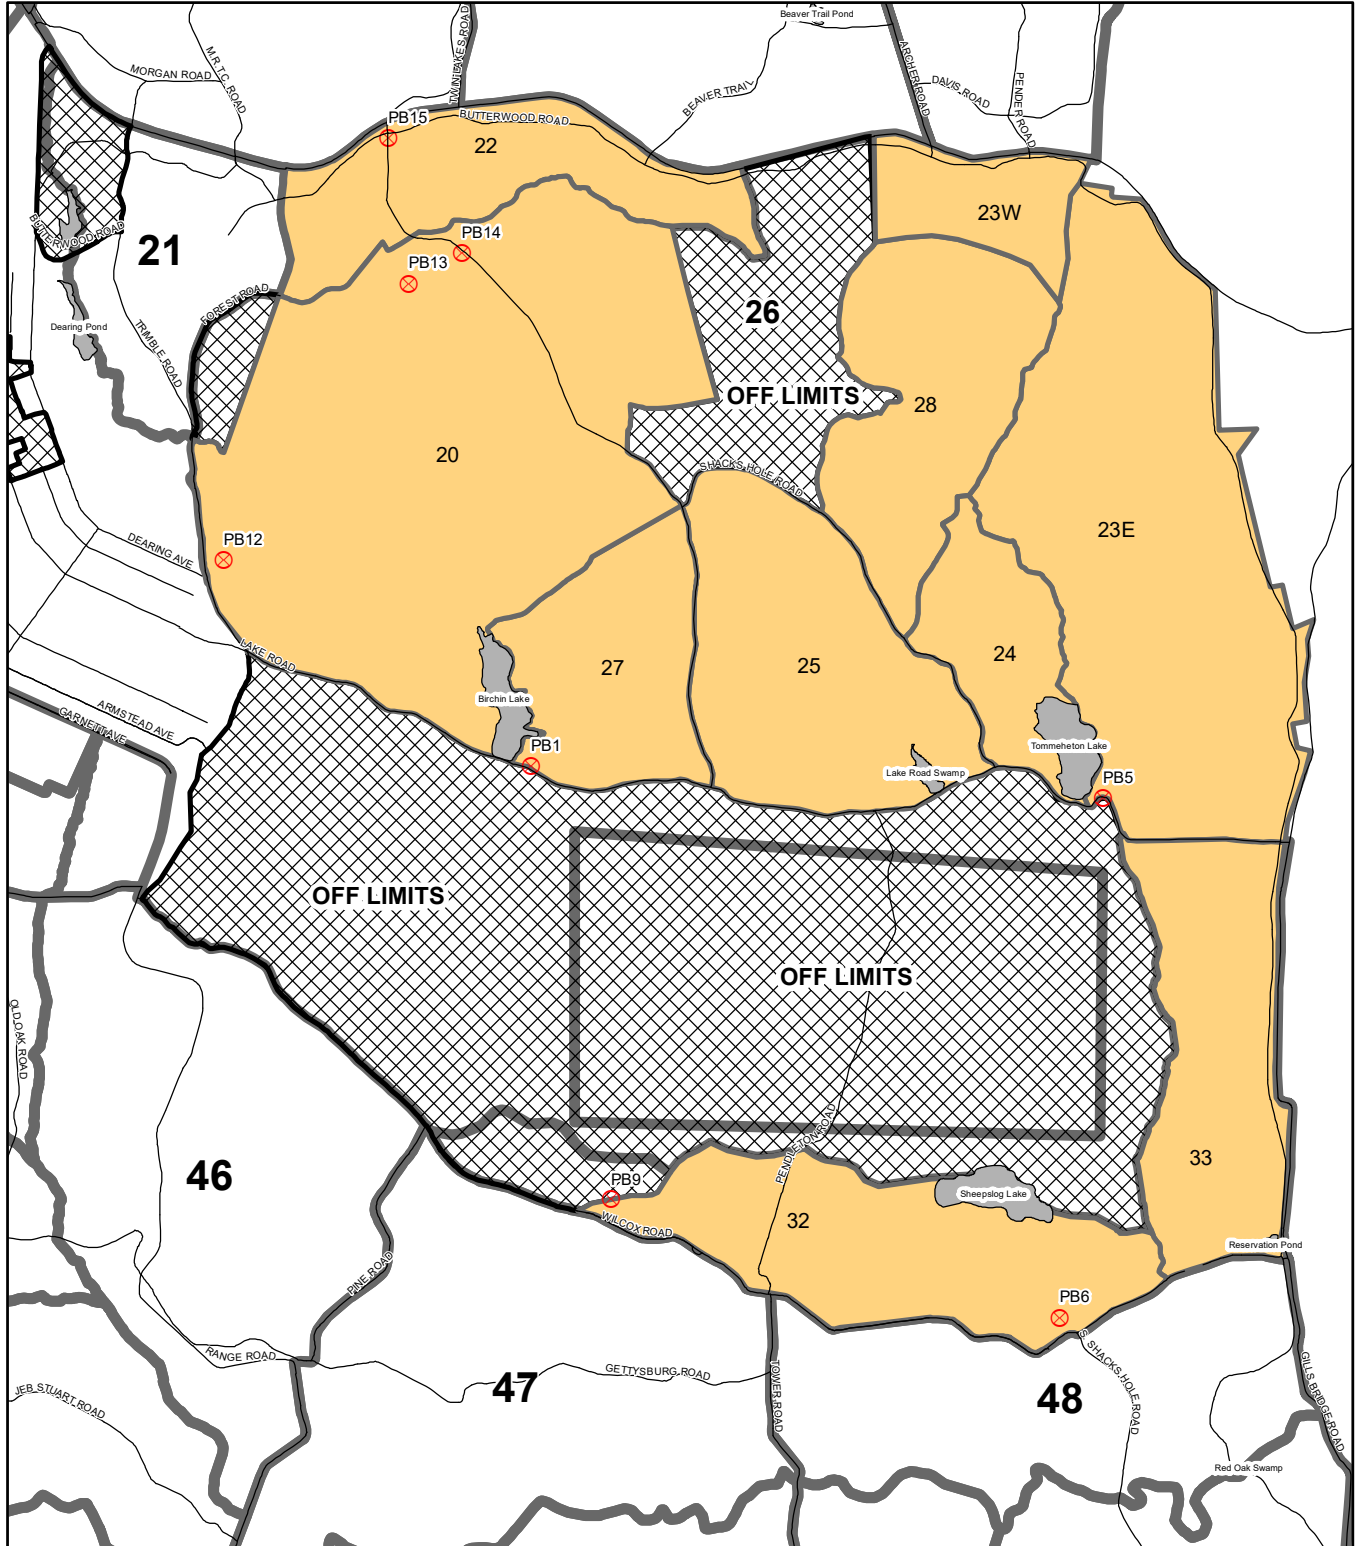

VESTED HUNTING AREA MAP FORT PICKETT- MTC, BLACKSTONE, VIRGINIA

CURRENTNESS: JUL. 2022
EDITION: 22

Legend

- ROADS
- ⊗ BARRIERS

TYPE

- ⊗ OFF LIMITS
- CONTROLLED ACCESS AREA- VESTED ONLY