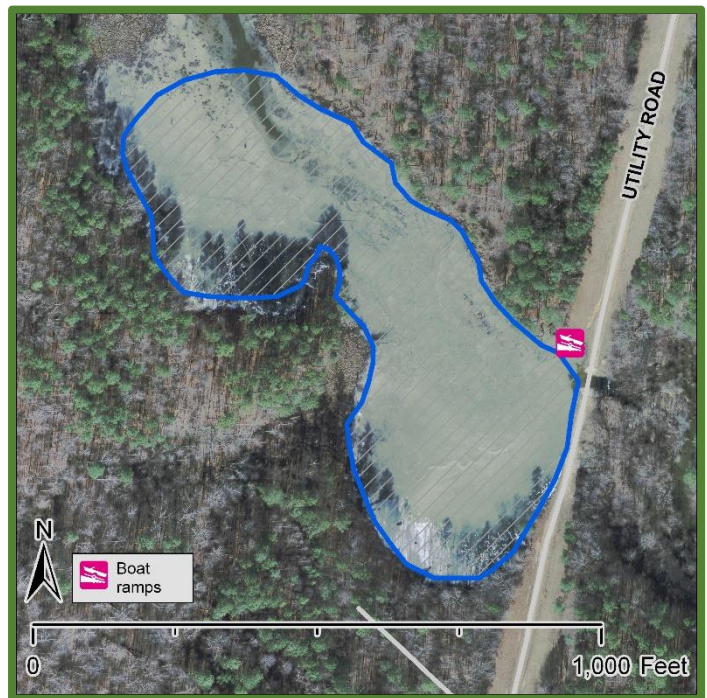

Fort Barfoot Natural Resources

Grayson Winterling Pond

Latitude: 37.03037954 Longitude: -77.96338715

Grayson Winterling Pond is a 7.5-acre impoundment located in area 40 of Ft. Barfoot. This impoundment is easily accessible from Utility Rd. and supports a multi-species fishery, with potential for solid catch rates of sunfish, largemouth bass, and chain pickerel. It supports an average water depth of 3ft. with the deepest potential reaching 5-6ft. Grayson Winterling Pond provides very limited bank fishing access and is best enjoyed with a personal watercraft.

ADDRESS

Fort Barfoot Game Check Station
Dearing Ave
Blackstone, VA
23824

PHONE

Ft Barfoot Game Check Station:
434-292-2618
Ft. Barfoot Natural Resources Office:
434-292-2292

WEBSITE

<https://barfoot.isportsman.net>