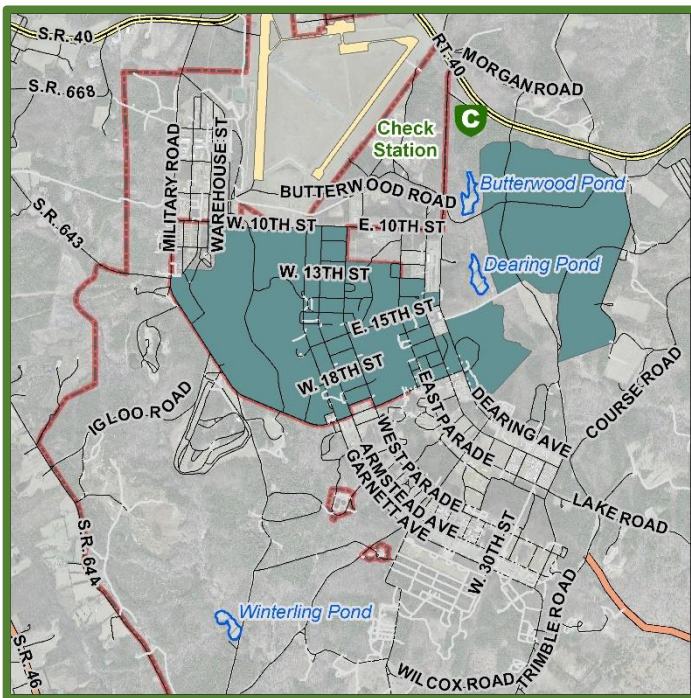

Fort Barfoot Natural Resources

Grayson Winterling Pond

Latitude: 37.03037954 Longitude: -77.96338715

Grayson Winterling Pond is a 7.5-acre impoundment located in area 40 of Ft. Barfoot. This impoundment is easily accessible from Utility Rd. and supports a multi-species fishery, with potential for solid catch rates of sunfish, largemouth bass, and chain pickerel. It supports an average water depth of 3ft. with the deepest potential reaching 5-6ft. Grayson Winterling Pond provides very limited bank fishing access and is best enjoyed with a personal watercraft.